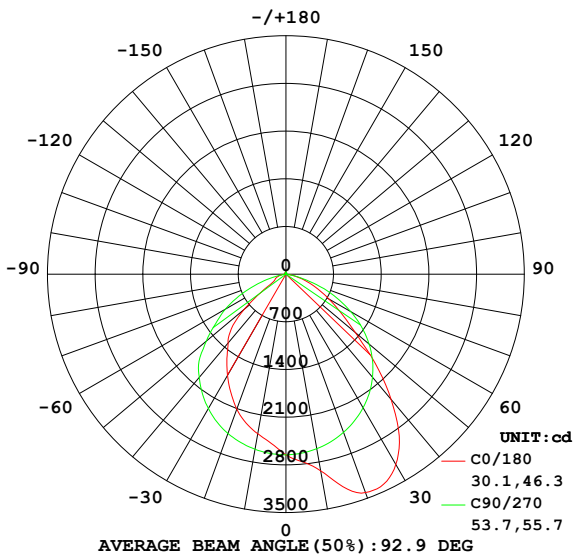

PROJECT NAME	
ORDERING #	TYPE

DETAILS

Slim Wall Pack | 120-347V | 3K/4K/5K CCT Tunable | Glass Lens

50W

120W

SPECIFICATIONS

Input Power	50W Model: 50W/40W/30W 120W Model: 120W/96W/72W
Input Voltage	120-347VAC
Light Output	50W Model: Max. 6500 lumens 120W Model: Max. 15600 lumens
Efficiency	130 lm/W
CCT	3K/4K/5K
CRI	>80
Average Lamp Life	50,000 hours
Beam Angle	-
Controls	0-10V Dimming
Mounting Options	-
Enclosure Rating	Wet Location
Certification	UL,FCC,DLC5.1
Warranty	5 Years

DIMENSIONS

50W

120W

PHOTOMETRICS

50W

120W