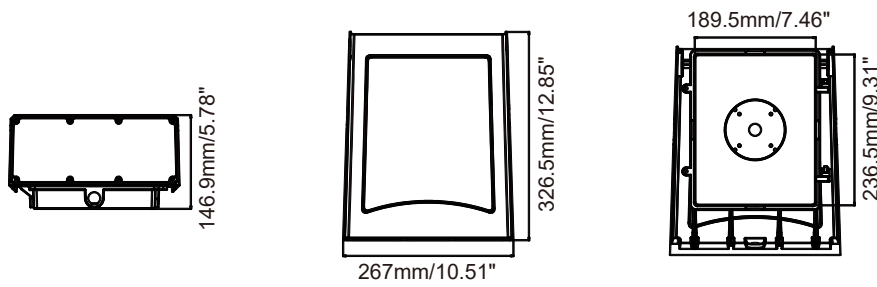

PROJECT NAME	
ORDERING #	TYPE

DETAILS

Slim Wall Pack | 120-347V | 3K/4K/5K CCT Tunable | Glass Lens

50W

120W

SPECIFICATIONS

Input Power	50W Model: 50W/40W/30W 120W Model: 120W/96W/72W
Input Voltage	120-347VAC
Light Output	50W Model: Max. 6500 lumens 120W Model: Max. 15600 lumens
Efficiency	130 lm/W
CCT	3K/4K/5K
CRI	>80
Average Lamp Life	50,000 hours
Beam Angle	-
Controls	0-10V Dimming
Mounting Options	-
Enclosure Rating	Wet Location
Certification	UL,FCC,DLC5.1
Warranty	5 Years

ORDERING

Example: VL-WPA-30/40/50W-3CCT-S

Company Name	Product Name	Wattage / Lumens	3CCT	S
VoltaLED	Slim Wall Pack	30/40/50W - 30W/40W/50W, Up to 6,500 lm 72/96/120W - 72W/96W/120W, Up to 15,600 lm	3000/4000/5000K	Photosensor

DIMENSIONS

50W

120W

PHOTOMETRICS

50W

120W