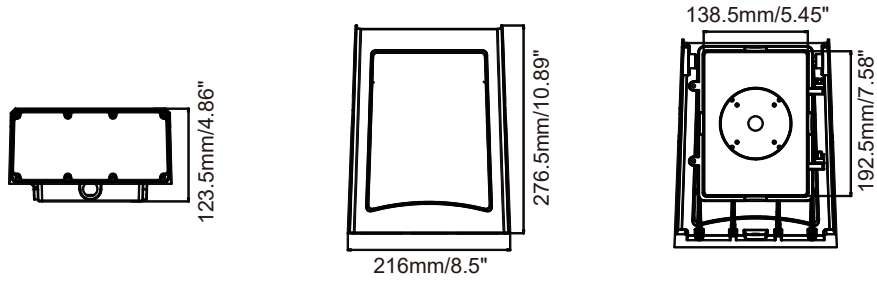

PROJECT NAME	
ORDERING #	TYPE

DETAILS

Slim Wall Pack | 120-347V | 3K/4K/5K CCT Tunable | Glass Lens

50W

120W

SPECIFICATIONS

Input Power	50W Model: 50W/40W/30W 120W Model: 120W/96W/72W
Input Voltage	120-347VAC
Light Output	50W Model: Max. 6500 lumens 120W Model: Max. 15600 lumens
Efficiency	130 lm/W
CCT	3K/4K/5K
CRI	>80
Average Lamp Life	50,000 hours
Beam Angle	-
Controls	0-10V Dimming
Mounting Options	-
Enclosure Rating	Wet Location
Certification	UL,FCC,DLC5.1
Warranty	5 Years

ORDERING

Example: VL-WPA-30/40/50W-3CCT-S

Company Name	Product Name	Wattage / Lumens	3CCT	S
VoltaLED	Slim Wall Pack	30/40/50W - 30W/40W/50W, Up to 6,500 lm 72/96/120W - 72W/96W/120W, Up to 15,600 lm	3000/4000/5000K	Photosensor

DIMENSIONS

50W

120W

PHOTOMETRICS

50W

120W