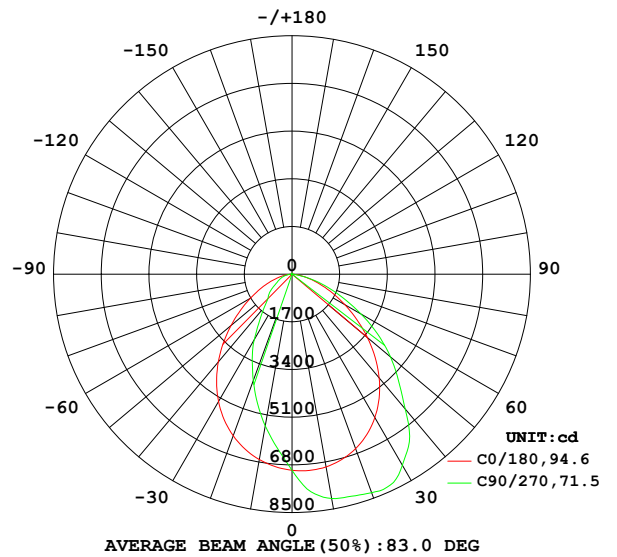

PROJECT NAME	
ORDERING #	TYPE

DETAILS

Slim Wall Pack | 120-347V | 3K/4K/5K CCT Tunable | Glass Lens

50W

120W

SPECIFICATIONS

Input Power	50W Model: 50W/40W/30W 120W Model: 120W/96W/72W
Input Voltage	120-347VAC
Light Output	50W Model: Max. 6500 lumens 120W Model: Max. 15600 lumens
Efficiency	130 lm/W
CCT	3K/4K/5K
CRI	>80
Average Lamp Life	50,000 hours
Beam Angle	-
Controls	0-10V Dimming
Mounting Options	-
Enclosure Rating	Wet Location
Certification	UL,FCC,DLC5.1
Warranty	5 Years

DIMENSIONS

50W

120W

PHOTOMETRICS

50W

120W