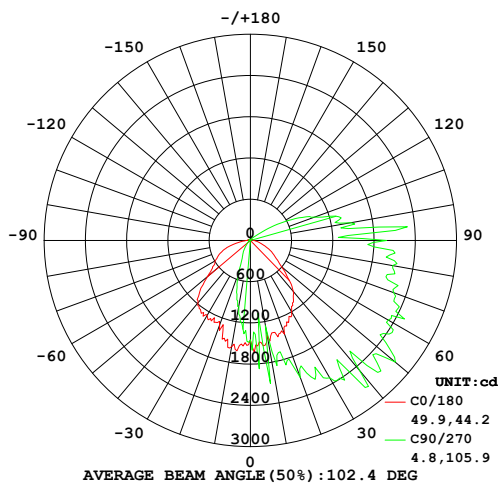

PROJECT NAME	
ORDERING #	TYPE

DETAILS

Traditional Semi-Cutoff LED Wall Pack | 120-277V | 4K/5K/65K CCT Tunable | Glass Lens

60W

120W

SPECIFICATIONS

Input Power	60W Model: 40W/50W/60W 120W Model: 80W/100W/120W
Input Voltage	120-277VAC
Light Output	60W Model: Max. 8100 lumens 120W Model: Max. 16200 lumens
Efficiency	135 lm/W
CCT	4K/5K/6500K
CRI	>80
Average Lamp Life	50,000 hours
Beam Angle	-
Controls	0-10V Dimming
Mounting Options	Built In Photocell
Enclosure Rating	Wet Location
Certification	UL, FCC, DLC5
Warranty	5 Years

ACCESSORIES

Item Type	SKU	Description	Image
Shield	-	Semi-Cutoff Shield	

DIMENSIONS

60W

120W

PHOTOMETRICS

60W

120W