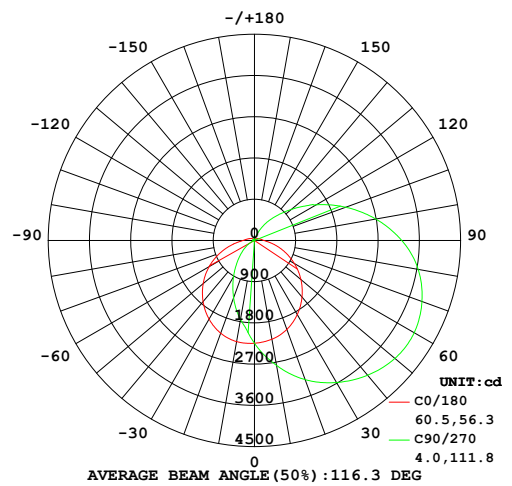

PROJECT NAME	
ORDERING #	TYPE

DETAILS

Traditional Semi-Cutoff LED Wall Pack | 120-277V | 4K/5K/65K CCT Tunable | Glass Lens

60W

120W

SPECIFICATIONS

Input Power	60W Model: 40W/50W/60W 120W Model: 80W/100W/120W
Input Voltage	120-277VAC
Light Output	60W Model: Max. 8100 lumens 120W Model: Max. 16200 lumens
Efficiency	135 lm/W
CCT	4K/5K/6500K
CRI	>80
Average Lamp Life	50,000 hours
Beam Angle	-
Controls	0-10V Dimming
Mounting Options	Built In Photocell
Enclosure Rating	Wet Location
Certification	UL, FCC, DLC5
Warranty	5 Years

ACCESSORIES

Item Type	SKU	Description	Image
Shield	-	Semi-Cutoff Shield	

DIMENSIONS

60W

120W

PHOTOMETRICS

60W

120W