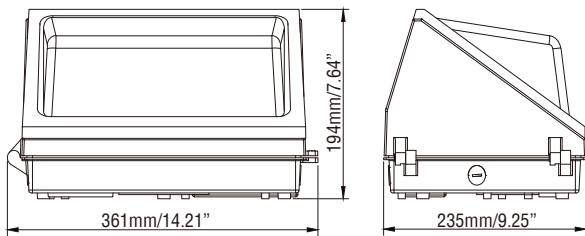

PROJECT NAME	
ORDERING #	TYPE

DETAILS

Traditional Semi-Cutoff LED Wall Pack | 120-277V | 4K/5K/65K CCT Tunable | Glass Lens

60W

120W

SPECIFICATIONS

Input Power	60W Model: 40W/50W/60W 120W Model: 80W/100W/120W
Input Voltage	120-277VAC
Light Output	60W Model: Max. 8100 lumens 120W Model: Max. 16200 lumens
Efficiency	135 lm/W
CCT	4K/5K/6500K
CRI	>80
Average Lamp Life	50,000 hours
Beam Angle	-
Controls	0-10V Dimming
Mounting Options	Built In Photocell
Enclosure Rating	Wet Location
Certification	UL, FCC, DLC5
Warranty	5 Years

ORDERING

Example: VL-TWP-30/40/50W-CCT-S

Company Name	Product Name	Wattage / Lumens	CCT	S
VoltaLED	Traditional Wall Pack	40/50/60W - 40W/50W/60W, Up to 8,100 lm 80/100//120W - 80W/100W/120W, Up to 16,200 lm	4000/5000/6500K	Photosensor

ACCESSORIES

Item Type	SKU	Description	Image
Shield	-	Semi-Cutoff Shield	

DIMENSIONS

60W

120W

PHOTOMETRICS

60W

120W