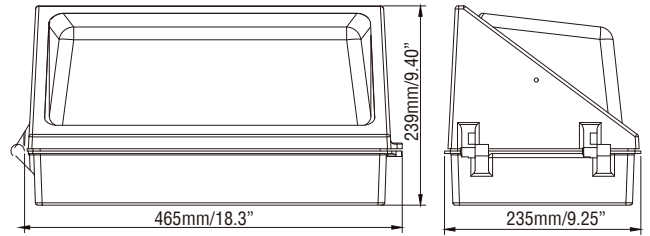

PROJECT NAME	
ORDERING #	TYPE

DETAILS

Traditional Semi-Cutoff LED Wall Pack | 120-277V | 4K/5K/65K CCT Tunable | Glass Lens

60W

120W

SPECIFICATIONS

Input Power	60W Model: 40W/50W/60W 120W Model: 80W/100W/120W
Input Voltage	120-277VAC
Light Output	60W Model: Max. 8100 lumens 120W Model: Max. 16200 lumens
Efficiency	135 lm/W
CCT	4K/5K/6500K
CRI	>80
Average Lamp Life	50,000 hours
Beam Angle	-
Controls	0-10V Dimming
Mounting Options	Built In Photocell
Enclosure Rating	Wet Location
Certification	UL, FCC, DLC5
Warranty	5 Years

ORDERING

Example: VL-TWP-30/40/50W-CCT-S

Company Name	Product Name	Wattage / Lumens	CCT	S
VoltaLED	Traditional Wall Pack	40/50/60W - 40W/50W/60W, Up to 8,100 lm 80/100//120W - 80W/100W/120W, Up to 16,200 lm	4000/5000/6500K	Photosensor

ACCESSORIES

Item Type	SKU	Description	Image
Shield	-	Semi-Cutoff Shield	

DIMENSIONS

60W

120W

PHOTOMETRICS

60W

120W